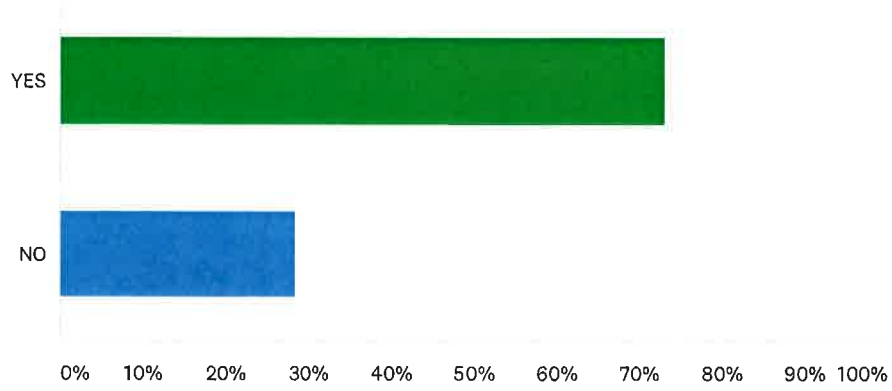

Q1 Do you believe the Salmon Arm Visitor Centre should be located within the downtown core?

Answered: 67 Skipped: 0

ANSWER CHOICES

YES

NO

Total Respondents: 67

RESPONSES

73.13%